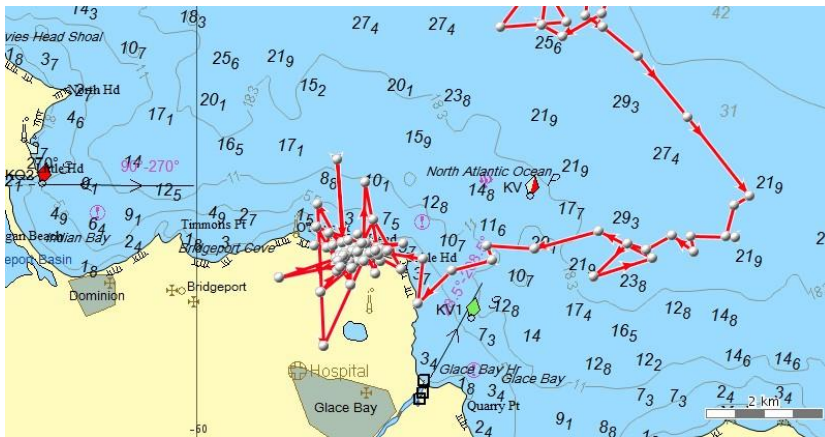

Current Satellite tag locations August 18, 2015 (9:00 am):

- 1.) Coordinates: $47^{\circ}34'49''$ N and $60^{\circ}07'06''$ W – This tag has stopped communicating with the satellite. The coordinates listed are the most recent prior to communication stopping.

- 2.) Coordinates: $47^{\circ}46'22''$ N and $60^{\circ}29'08''$ W

- 3.) Coordinates: 48°10'44" N and 63°49'29" W - This tag has stopped communicating with the satellite. The coordinates listed are the most recent prior to communication stopping.

- 4.) Coordinates: 48°10'48" N and 62°15'55" W - This tag has stopped communicating with the satellite. The coordinates listed are the most recent prior to communication stopping.

5.) Coordinates: 46°13'08" N and 59°57'49" W

6.) Coordinates: 47°00'15" N and 59°32'15" W

7.) Coordinates: 47°11'17" N and 64°15'12" W

Google Earth Image of all 7 locations: (Locations listed as 134686, 134684, and 134685 are the last communication with the satellite; communication appears to have stopped with that tag.) The one located in the Sydney area has made it to land.