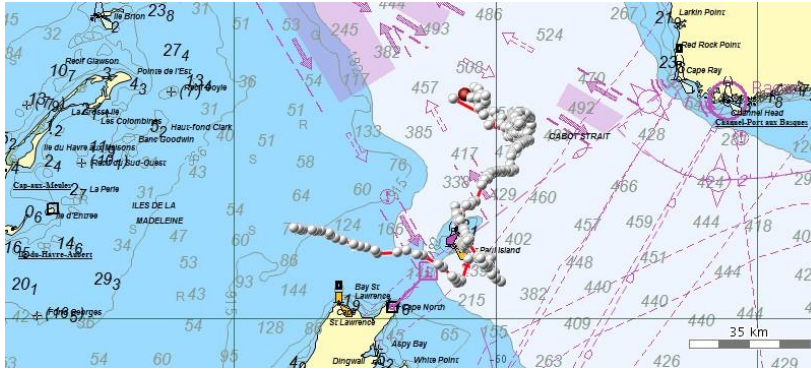

Current Satellite tag locations August 18, 2015 (9:00 am):

- 1.) Coordinates: $47^{\circ}34'49''$ N and $60^{\circ}07'06''$ W – This tag has stopped communicating with the satellite. The coordinates listed are the most recent prior to communication stopping.

- 2.) Coordinates: $47^{\circ}46'22''$ N and $60^{\circ}29'08''$ W

- 3.) Coordinates: 48°10'44" N and 63°49'29" W - This tag has stopped communicating with the satellite. The coordinates listed are the most recent prior to communication stopping.

- 4.) Coordinates: 48°10'48" N and 62°15'55" W - This tag has stopped communicating with the satellite. The coordinates listed are the most recent prior to communication stopping.

5.) Coordinates: 46°13'08" N and 59°57'49" W

6.) Coordinates: 47°00'15" N and 59°32'15" W

7.) Coordinates: 47°11'17" N and 64°15'12" W

Google Earth Image of all 7 locations: (Locations listed as 134686, 134684, and 134685 are the last communication with the satellite; communication appears to have stopped with that tag.) The one located in the Sydney area has made it to land.