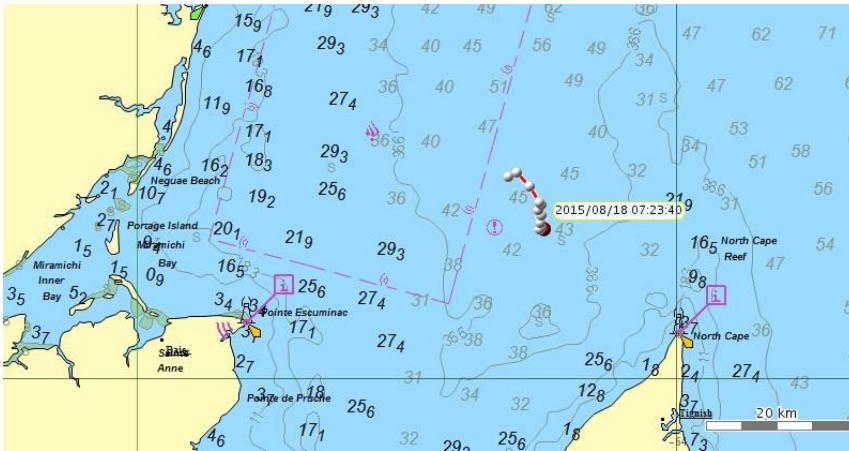

- 2.) Coordinates: $47^{\circ}46'22''$ N and $60^{\circ}29'08''$ W

- 3.) Coordinates: 48°10'44" N and 63°49'29" W - This tag has stopped communicating with the satellite. The coordinates listed are the most recent prior to communication stopping.

- 4.) Coordinates: 48°10'48" N and 62°15'55" W - This tag has stopped communicating with the satellite. The coordinates listed are the most recent prior to communication stopping.

5.) Coordinates: 46°13'08" N and 59°57'49" W

6.) Coordinates: 47°00'15" N and 59°32'15" W

7.) Coordinates: 47°11'17" N and 64°15'12" W

Google Earth Image of all 7 locations: (Locations listed as 134686, 134684, and 134685 are the last communication with the satellite; communication appears to have stopped with that tag.) The one located in the Sydney area has made it to land.