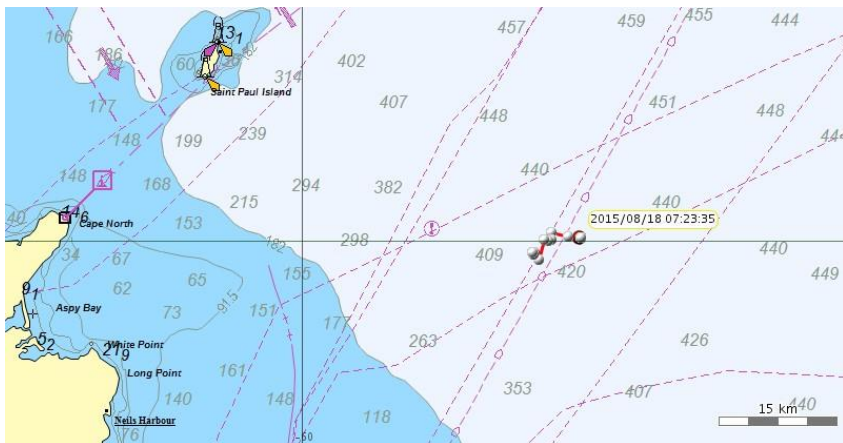

6.) Coordinates: 47°00'15" N and 59°32'15" W